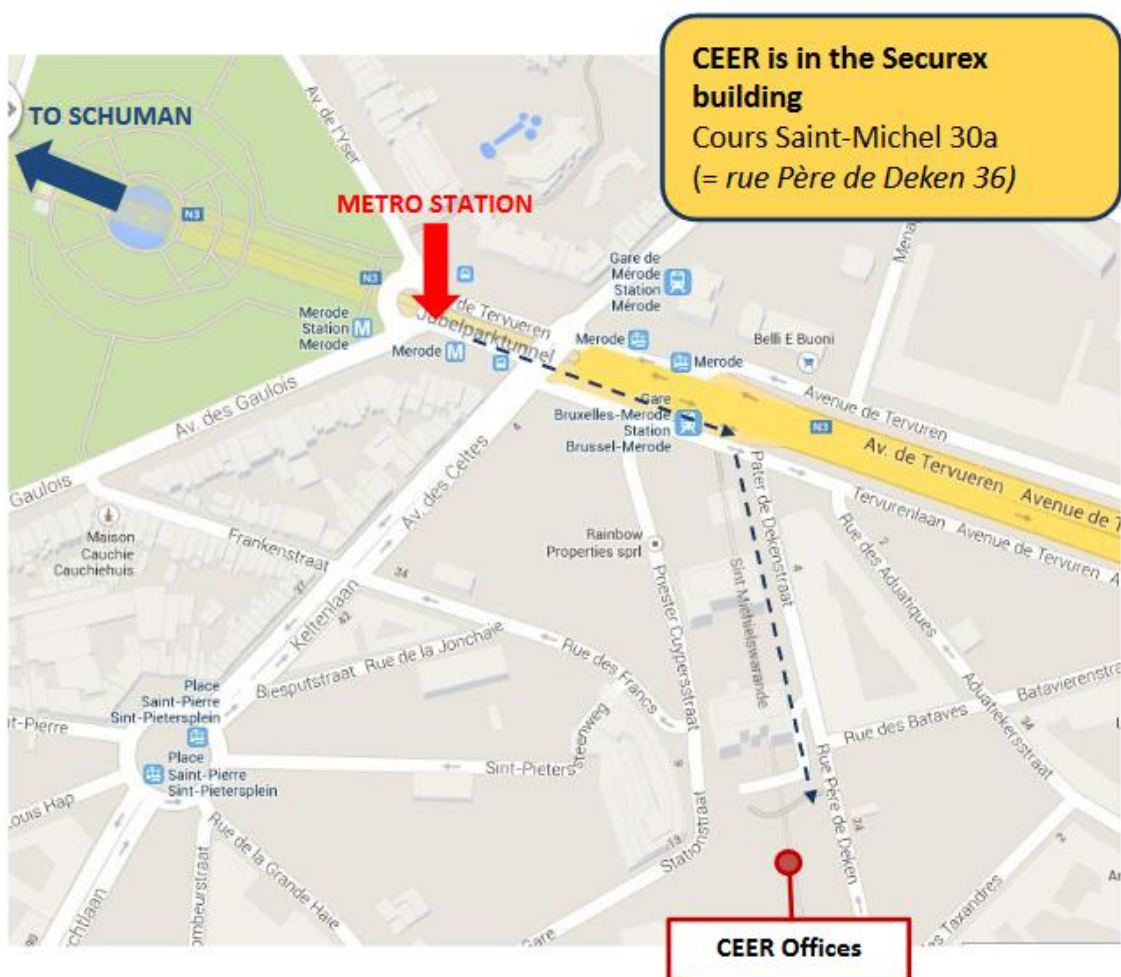

How can I reach CEER Premises?

Our official address is: Cours Saint Michel 30a, 1040 Brussels.

The office is located approximately 2 minutes' walk from **metro station Merode**.

From the metro station Merode **take Exit Avenue des Celtes**. Cross Avenue des Celtes (with your back to the Arch), continue straight ahead and then turn right into **Rue Père de Deken**.

We are located in the tall Securex building (entrance "a", level 5), just opposite to Rue Père de Deken n° 36.

CEER's offices are on the 5th floor of the tall SECUREX building (images on the next page).

If you reach the ING building, you have gone too far – turn back and enter the Securex building.

Images of the Securex Building

By metro

The nearest metro station is “Merode” (Lines 1 and 5).

From Gare du Midi

From Gare Bruxelles-Luxembourg

Take Bus 27 (direction Andromede), 5 stops to Merode.

By taxi

Please always ask for Rue Père de Deken 36. Our offices are located directly opposite.

From the National Airport